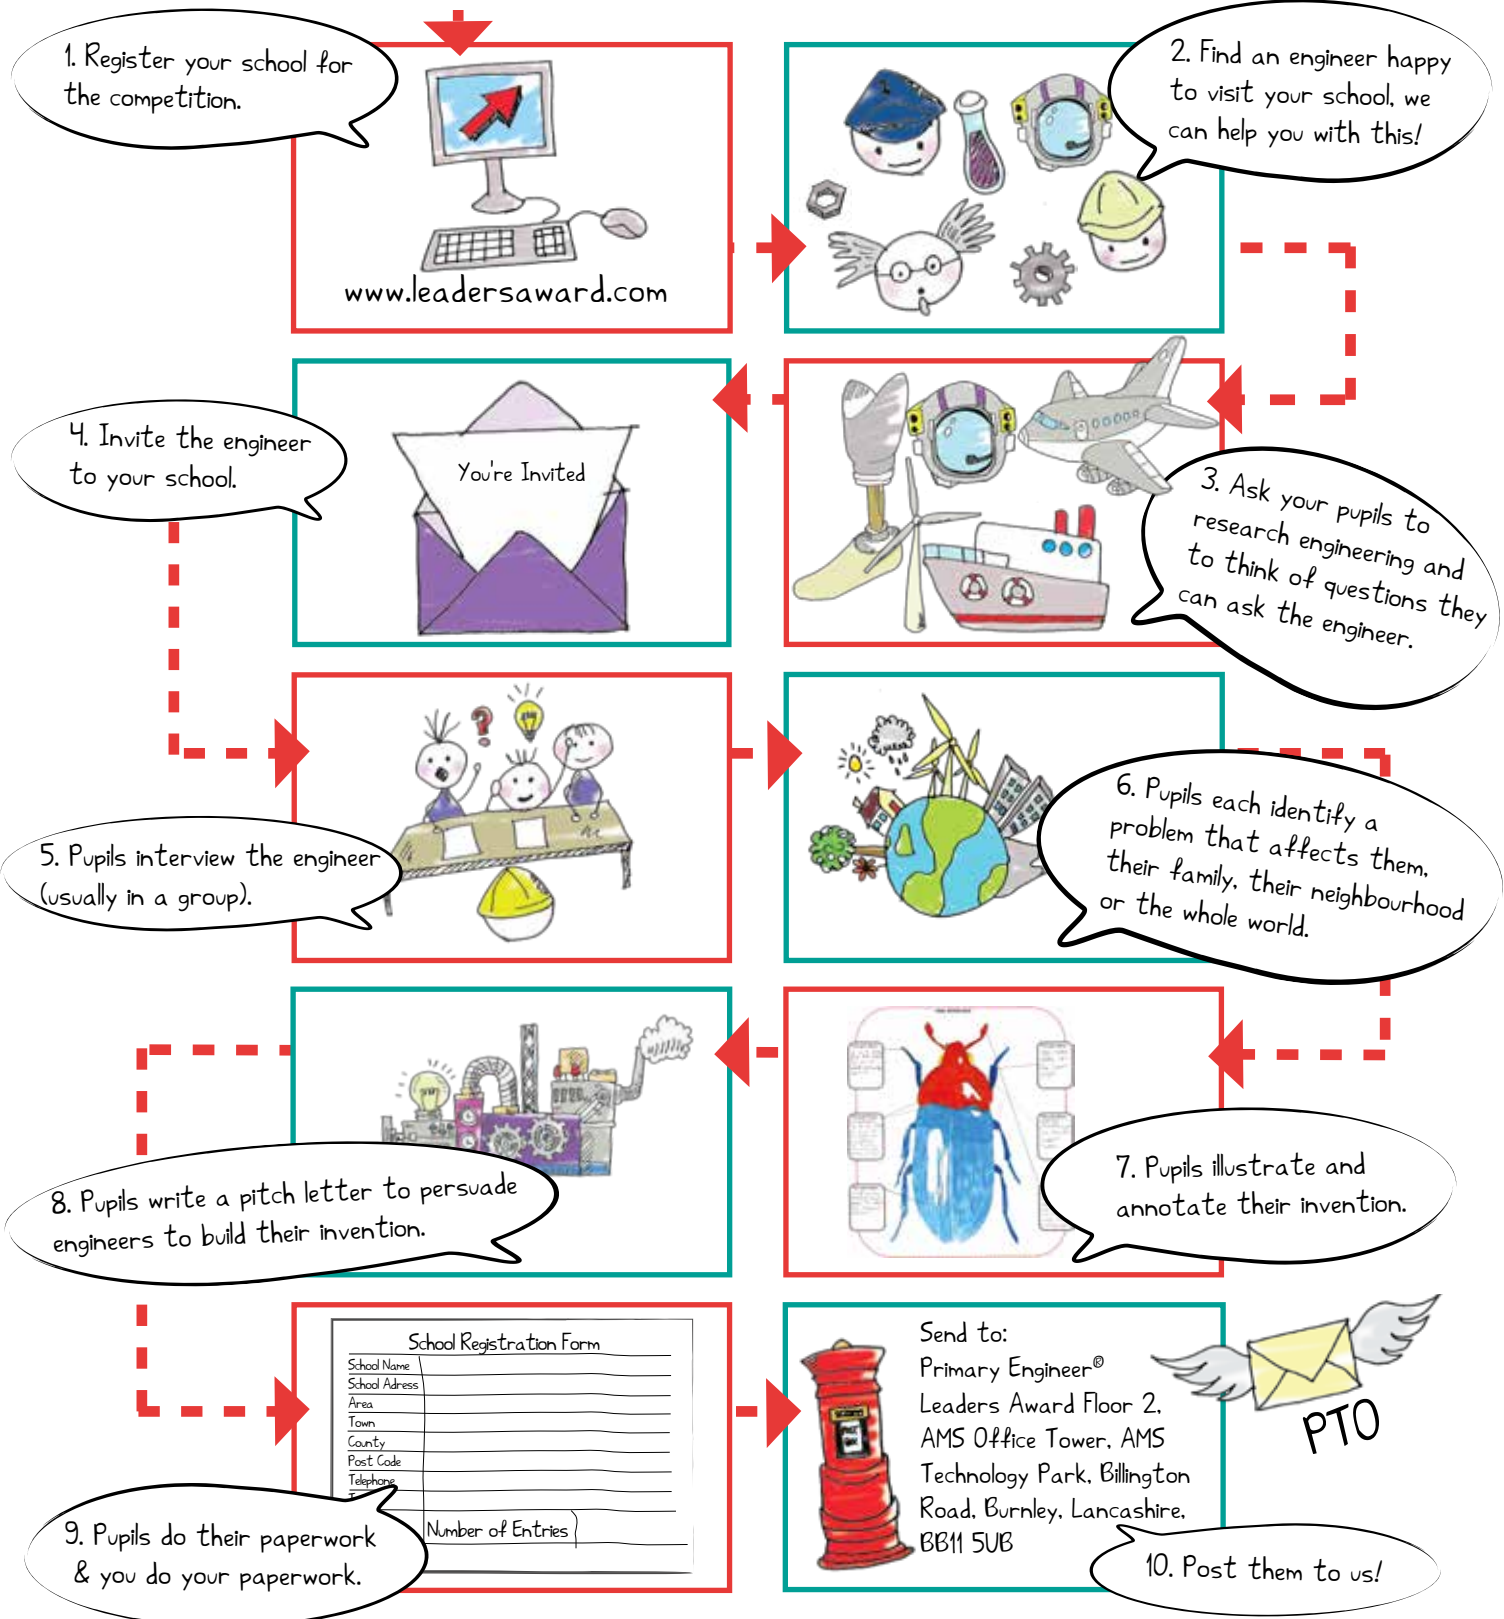

IF YOU WERE AN ENGINEER- WHAT WOULD YOU DO?

Primary Engineer
LEADERS AWARD

IF YOU WERE AN ENGINEER- WHAT WOULD YOU DO?

Primary Engineer
LEADERS AWARD

11. Entries arrive and are shortlisted.

12. Panel of judges choose the winners.

13. Certificates for all pupils.

14. Winners notified.

16. Engineers choose a project to build.

15. Exhibition and awards.

17. Pupils invention, industry support, realised by engineers.

www.leadersaward.com

@leadersaward

@primaryengineerleadersaward