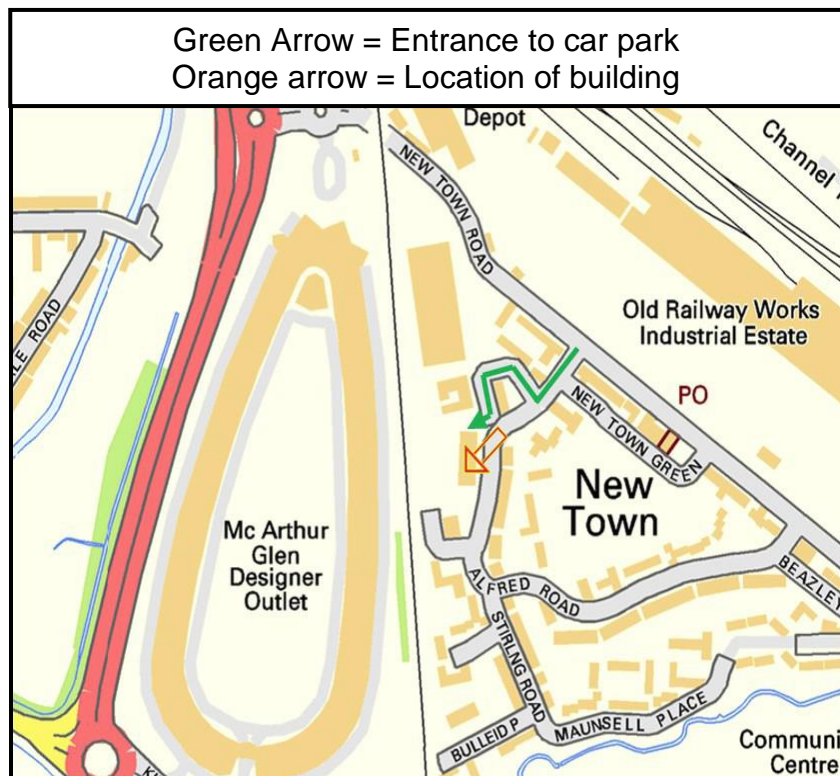

Directions

By road - It is normally faster and easier to leave the M20 at junction 10.

- Leave the M20 at Junction 10 (signposted Ashford), then at roundabout take the exit onto Bad Munstereifel Road - A2070 (signposted Brenzett).
- At the next roundabout take the 3rd exit onto The Boulevard (sign posted Orbital Park).
- At the next roundabout take the 2nd exit onto The Boulevard.
- At roundabout take the 3rd exit onto Crowbridge Road.
- Follow this road for about 1 mile and it leads onto Newtown Road. Drive over the hump bridge.
- After the Alfred Arms Pub, take the turning on the left into Alfred Road.
- Take the first, immediate right turning into Wainwright Place, follow this road round to the end and turn into the Nursery and The Kent Cat Service grounds through the metal gates on the right.
- The Kent CAT service is the far left part of the building that is shared with Cherry Tree Nursery. Car park is situated at the rear of the building and parking is free of charge.

By Rail - directions from the station on foot:

Ashford International is approximately half a mile to the Kent CAT Service:

- Leave the station at the International area.
- Walk along Newtown Road until the roundabout adjoining the Designer Outlet Centre.
- Turn left at the roundabout under the railway bridge, continue along New Town Road.
- Take the first right into Alfred Road.
- Take the next right into Wainwright Place.
- Follow the road round (bearing left) to the very end and turn right into the Kent CAT Service and Cherry Tree Nursery Grounds at the metal gates (adjacent to brick wall).
- The Old Railway School is at the far left of the building.